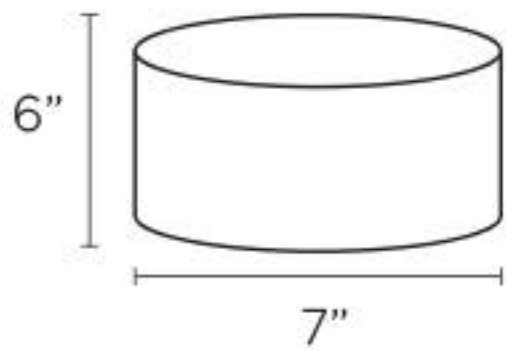

cdm bakes

SIZE CHART

cakes

Mini
Suitable for 2 - 4 person

Maxi
Suitable for 20 person & above

Regular
Suitable for 6 - 10 person

Jumbo
Suitable for 30 person & above

Double Decker
Suitable for 15 person & above