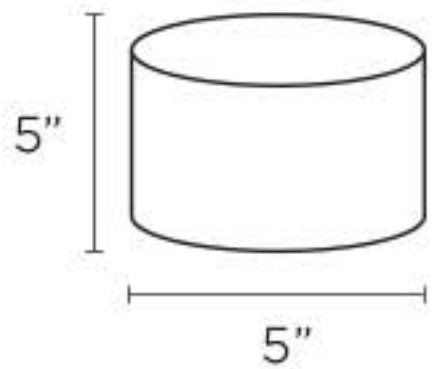

cdm bakes

SIZE CHART

cakes

Mini
Suitable for 2 - 4 person

Maxi
Suitable for 20 person & above

Regular
Suitable for 6 - 10 person

Jumbo
Suitable for 30 person & above

Double Decker
Suitable for 15 person & above