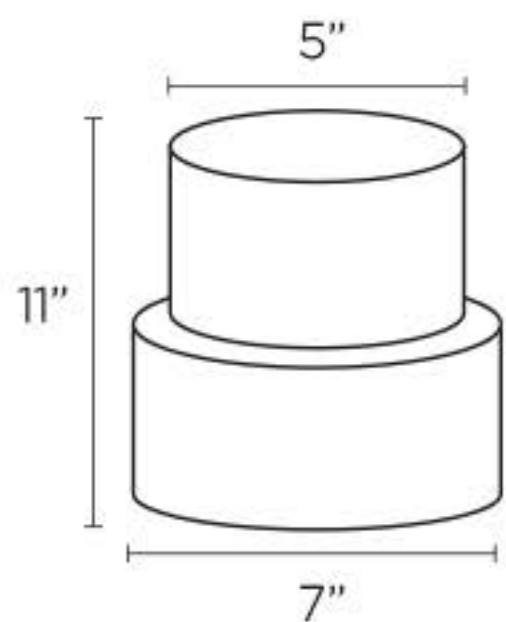

cdm bakes

SIZE CHART

cakes

Mini
Suitable for 2 - 4 person

Maxi
Suitable for 20 person & above

Regular
Suitable for 6 - 10 person

Jumbo
Suitable for 30 person & above

Double Decker
Suitable for 15 person & above