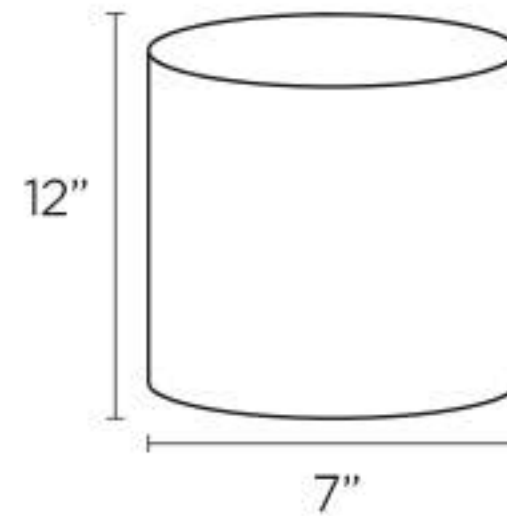

cdm bakes

SIZE CHART

cakes

Mini
Suitable for 2 - 4 person

Maxi
Suitable for 20 person & above

Regular
Suitable for 6 - 10 person

Jumbo
Suitable for 30 person & above

Double Decker
Suitable for 15 person & above