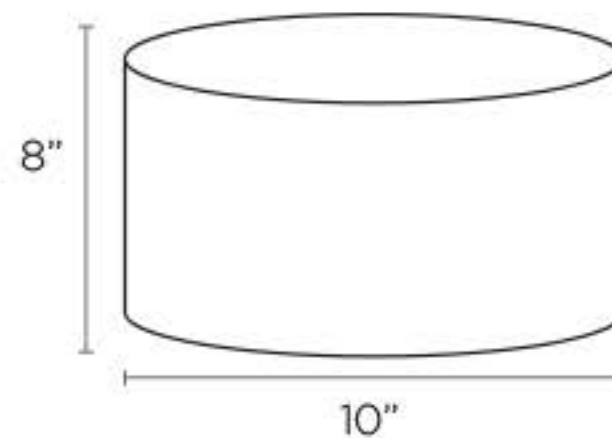

cdm bakes

SIZE CHART

cakes

Mini
Suitable for 2 - 4 person

Maxi
Suitable for 20 person & above

Regular
Suitable for 6 - 10 person

Jumbo
Suitable for 30 person & above

Double Decker
Suitable for 15 person & above