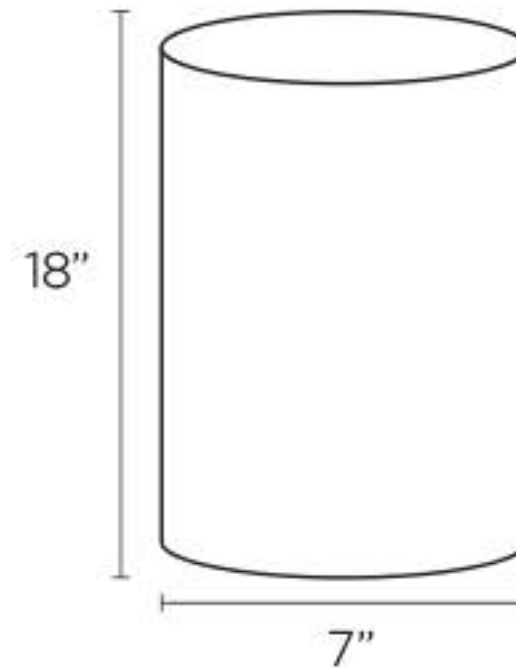

cdm bakes

SIZE CHART

cakes

Mini
Suitable for 2 - 4 person

Maxi
Suitable for 20 person & above

Regular
Suitable for 6 - 10 person

Jumbo
Suitable for 30 person & above

Double Decker
Suitable for 15 person & above